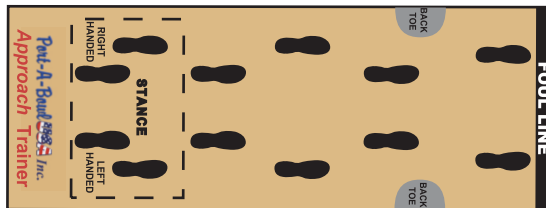

\$229.00

20' Wood Grain

20' Yellow Starburst

CARPET LANES

Heavy Duty Carpets feature a stay flat rubberized backing (latex free). All edges are serged with heavy duty binding for years of service.

Approach Trainer **\$109.95**

Includes Instructional DVD

Pin Deck \$29.00

20' Wood Grain \$129.00

20' Yellow Starburst \$129.00

Deluxe 30' carpet lane featuring 10' approach and 20' bowling lane **\$165.00**

A Great Starter is
The **SILVER KIT**
Which consists of 6
Deluxe Kits and
1 Approach Trainer