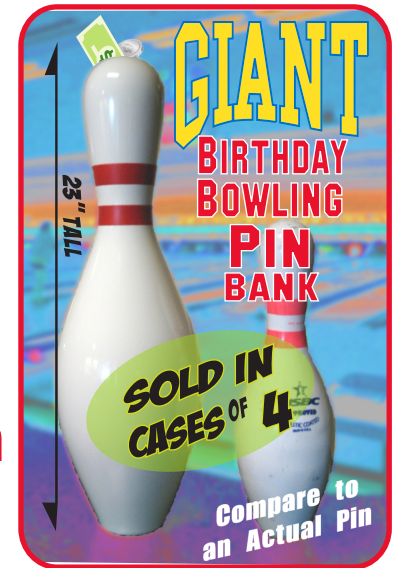

SIZE: 26"W X 62"L X 25"H.

\$129.00

Metro LTD.
 4001 East State St
 Rockford, IL 61108
 815-399-0655

200
The Ultimate Ball for Special Needs Bowlers

Available in Stock weights

\$129.50

129
"Building Youth Programs" Book and CD-Rom
 Strategies for implementing and maintaining Youth Programs
 35 pages and an appendix with 26 more pages of example flyers, posters and handouts
\$29.95

201 Giant Birthday Pin
 Great for rewards and incentives.
 Sold in cases of 4 **\$7.50** each
\$30.00 Case

COMPONENTS

PINS

- 101 Set of Weighted Pins (White) \$48.00
- 103 Set of Weighted Bowling Pins (RAINBOW) \$52.00
- 104 Set of Weighted Bowling Pins (RED) \$52.00
- 105 Set of Weighted Bowling Pins (ORANGE) \$52.00
- 106 Set of Weighted Bowling Pins (YELLOW) \$52.00
- 107 Set of Weighted Bowling Pins (GREEN) \$52.00
- 108 Set of Weighted Bowling Pins (BLUE) \$52.00
- 109 Set of Weighted Bowling Pins (PURPLE) \$52.00