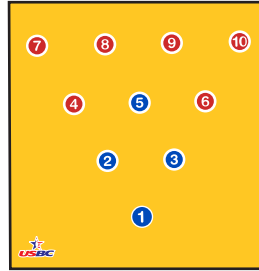

#121

Single Bowling Set Kits

The

Economy Package

- 1 Set Weighted Pins (White)
- 3lb RED Rubberized Plastic Bowling Ball
- Deluxe Carpet Pin Deck (4ft)
- Pin Layout Template & Scorepad
- Nylon Carry Bag (for Pins and Ball)

$99.00