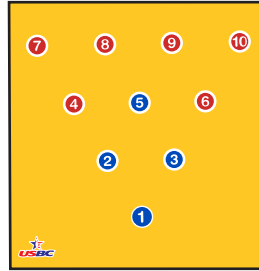

#121

Single Bowling Set Kits

The

Economy Package

- 1 Set Weighted Pins (White)
- 3lb RED Rubberized Plastic Bowling Ball
- Deluxe Carpet Pin Deck (4ft)
- Pin Layout Template & Scorepad
- Nylon Carry Bag (for Pins and Ball)

$169.00