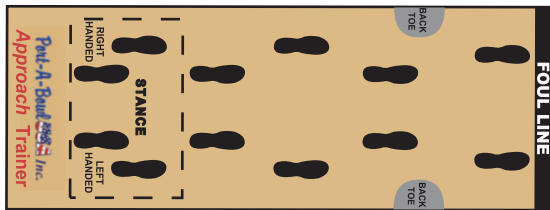

- 1 Set Weighted Pins (White)
- 3lb RED Rubberized Plastic Bowling Ball
- Deluxe Carpet Pin Deck (4ft)
- Pin Layout Template & Scorepad
- Nylon Carry Bag (for Pins and Ball)

\$169.00

#101

#112

#120

The

Deluxe Package

- 1 Set Weighted Pins (Color)
- 4lb Blue Rubberized Plastic Bowling Ball
- Deluxe Carpet Bowling Lane (20ft)
- Nylon Carry Bag* (for Pins and Ball) * See individual pricing for Optional Customization
- Pin Layout Template & Scorepad

\$299.00

CARPET LANES

Heavy Duty Carpets feature a stay flat rubberized backing (latex free). All edges are serged with heavy duty binding for years of service.

Approach Trainer **\$130.00**
Includes Instructional DVD